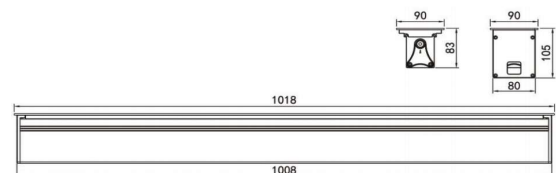

Remarks:-

Address: Plot #7 Saroorpur-Nangla Industrial Area, Ballabgarh-Sohna Road, Faridabad-121005

Email: info@sovitron.com